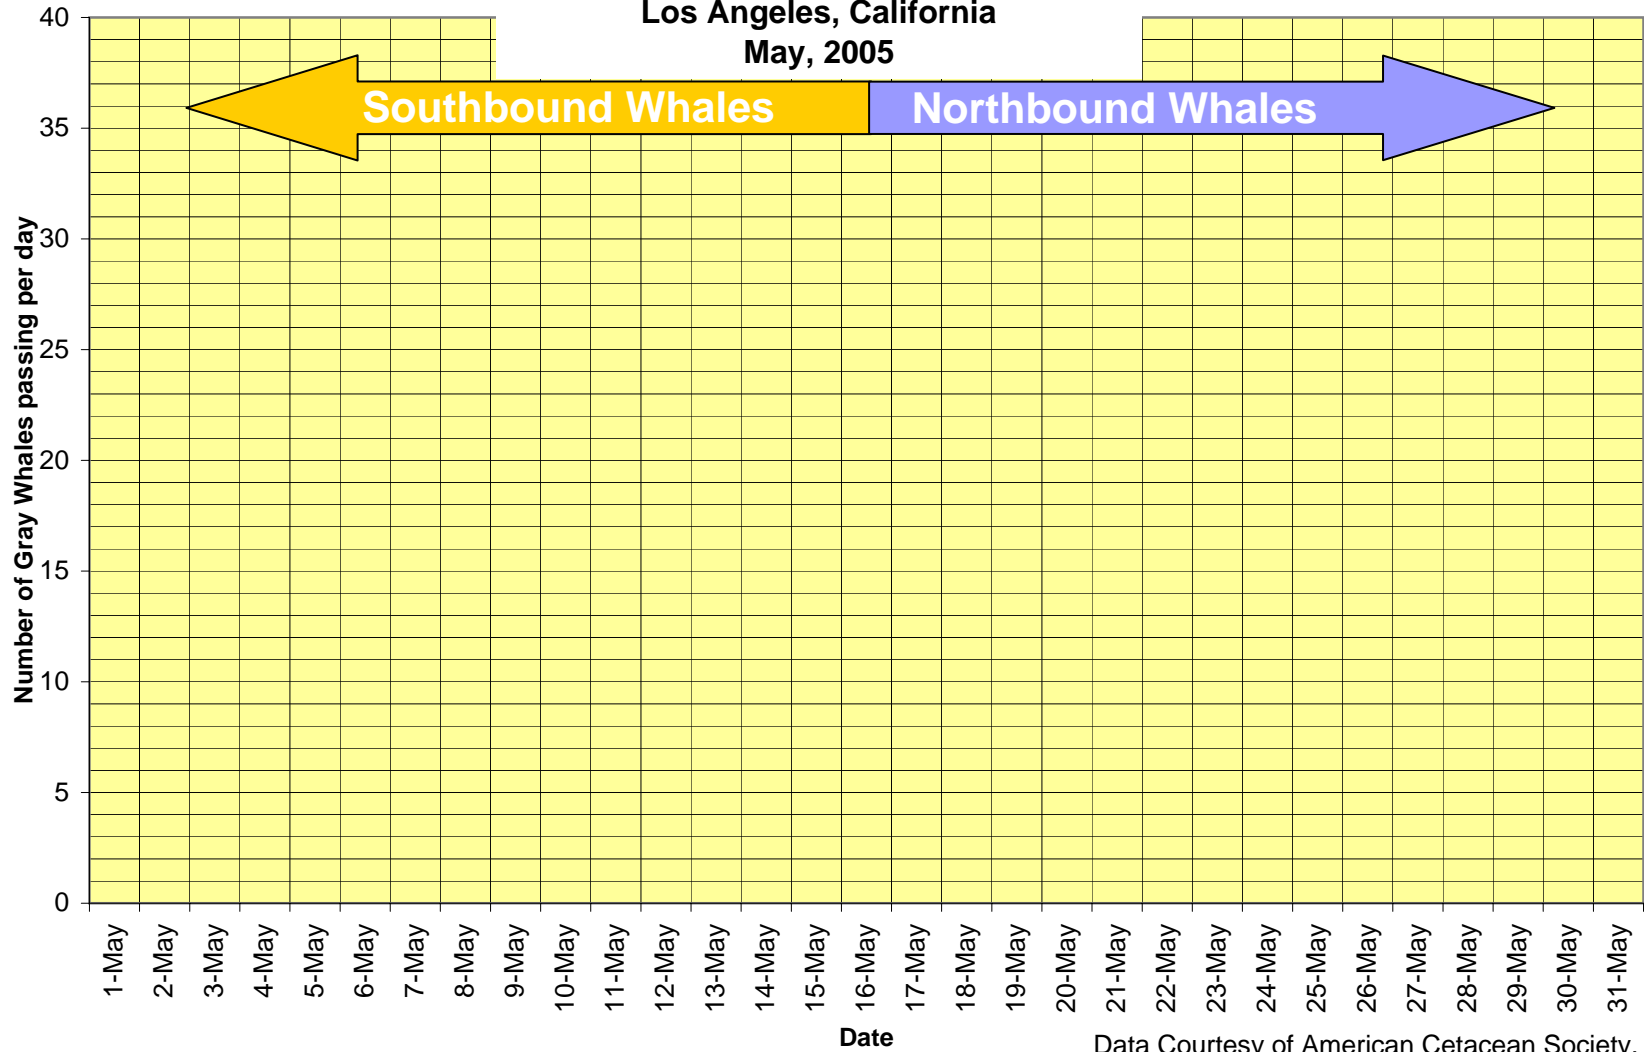

Gray Whale Migration (Adults and Calves)
Northbound and Southbound Travel
Los Angeles, California
May, 2005

Data Courtesy of American Cetacean Society, LA