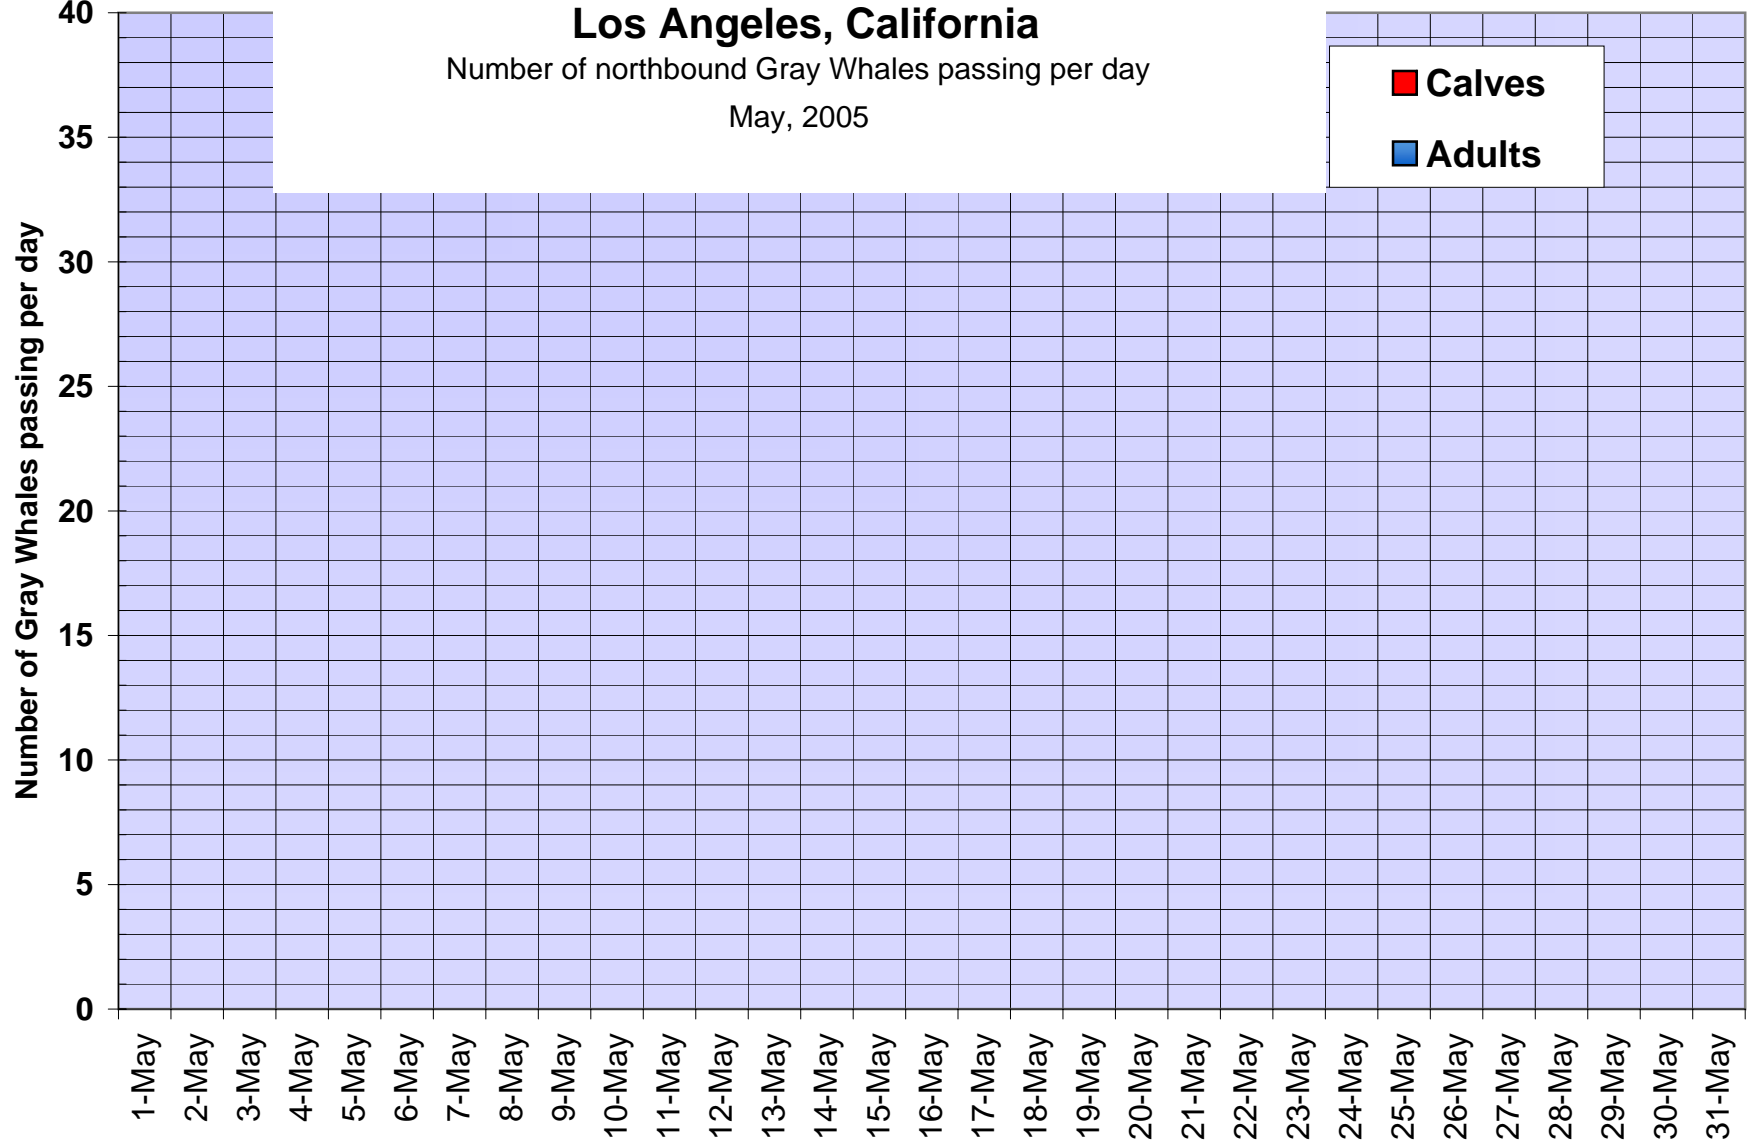

Gray Whale Migration (Adults and Calves)

Los Angeles, California

Number of northbound Gray Whales passing per day

May, 2005

Date Data Courtesy of the American Cetacean Society-LA