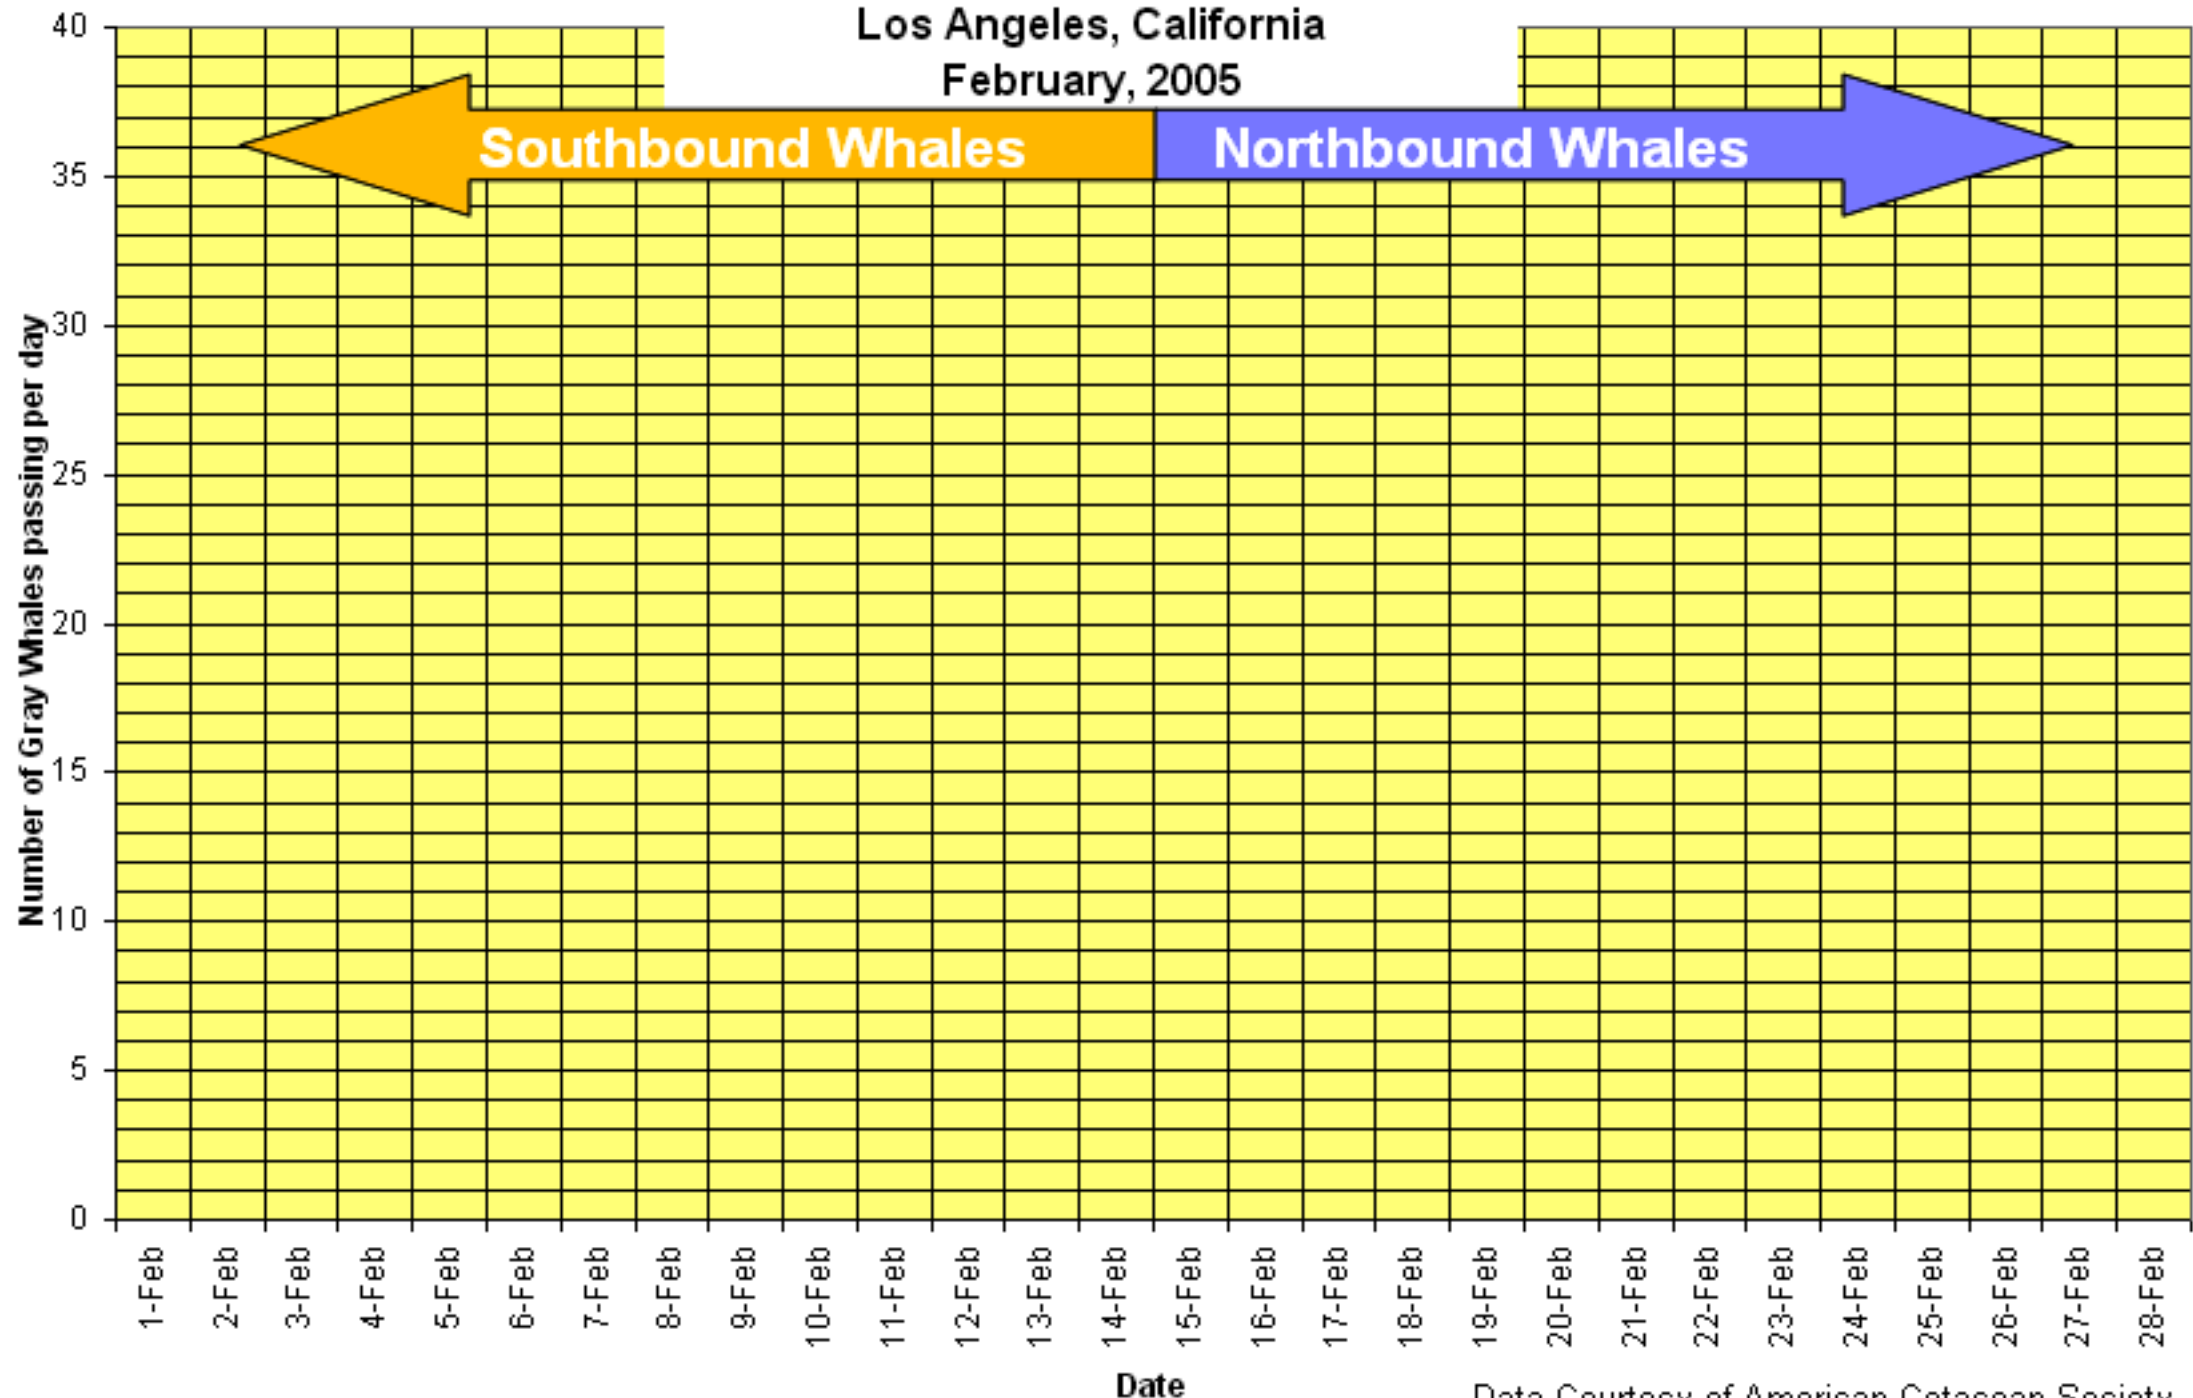

Gray Whale Migration (Adults and Calves)  
Northbound and Southbound Travel  
Los Angeles, California  
February, 2005

Data Courtesy of American Cetacean Society, LA