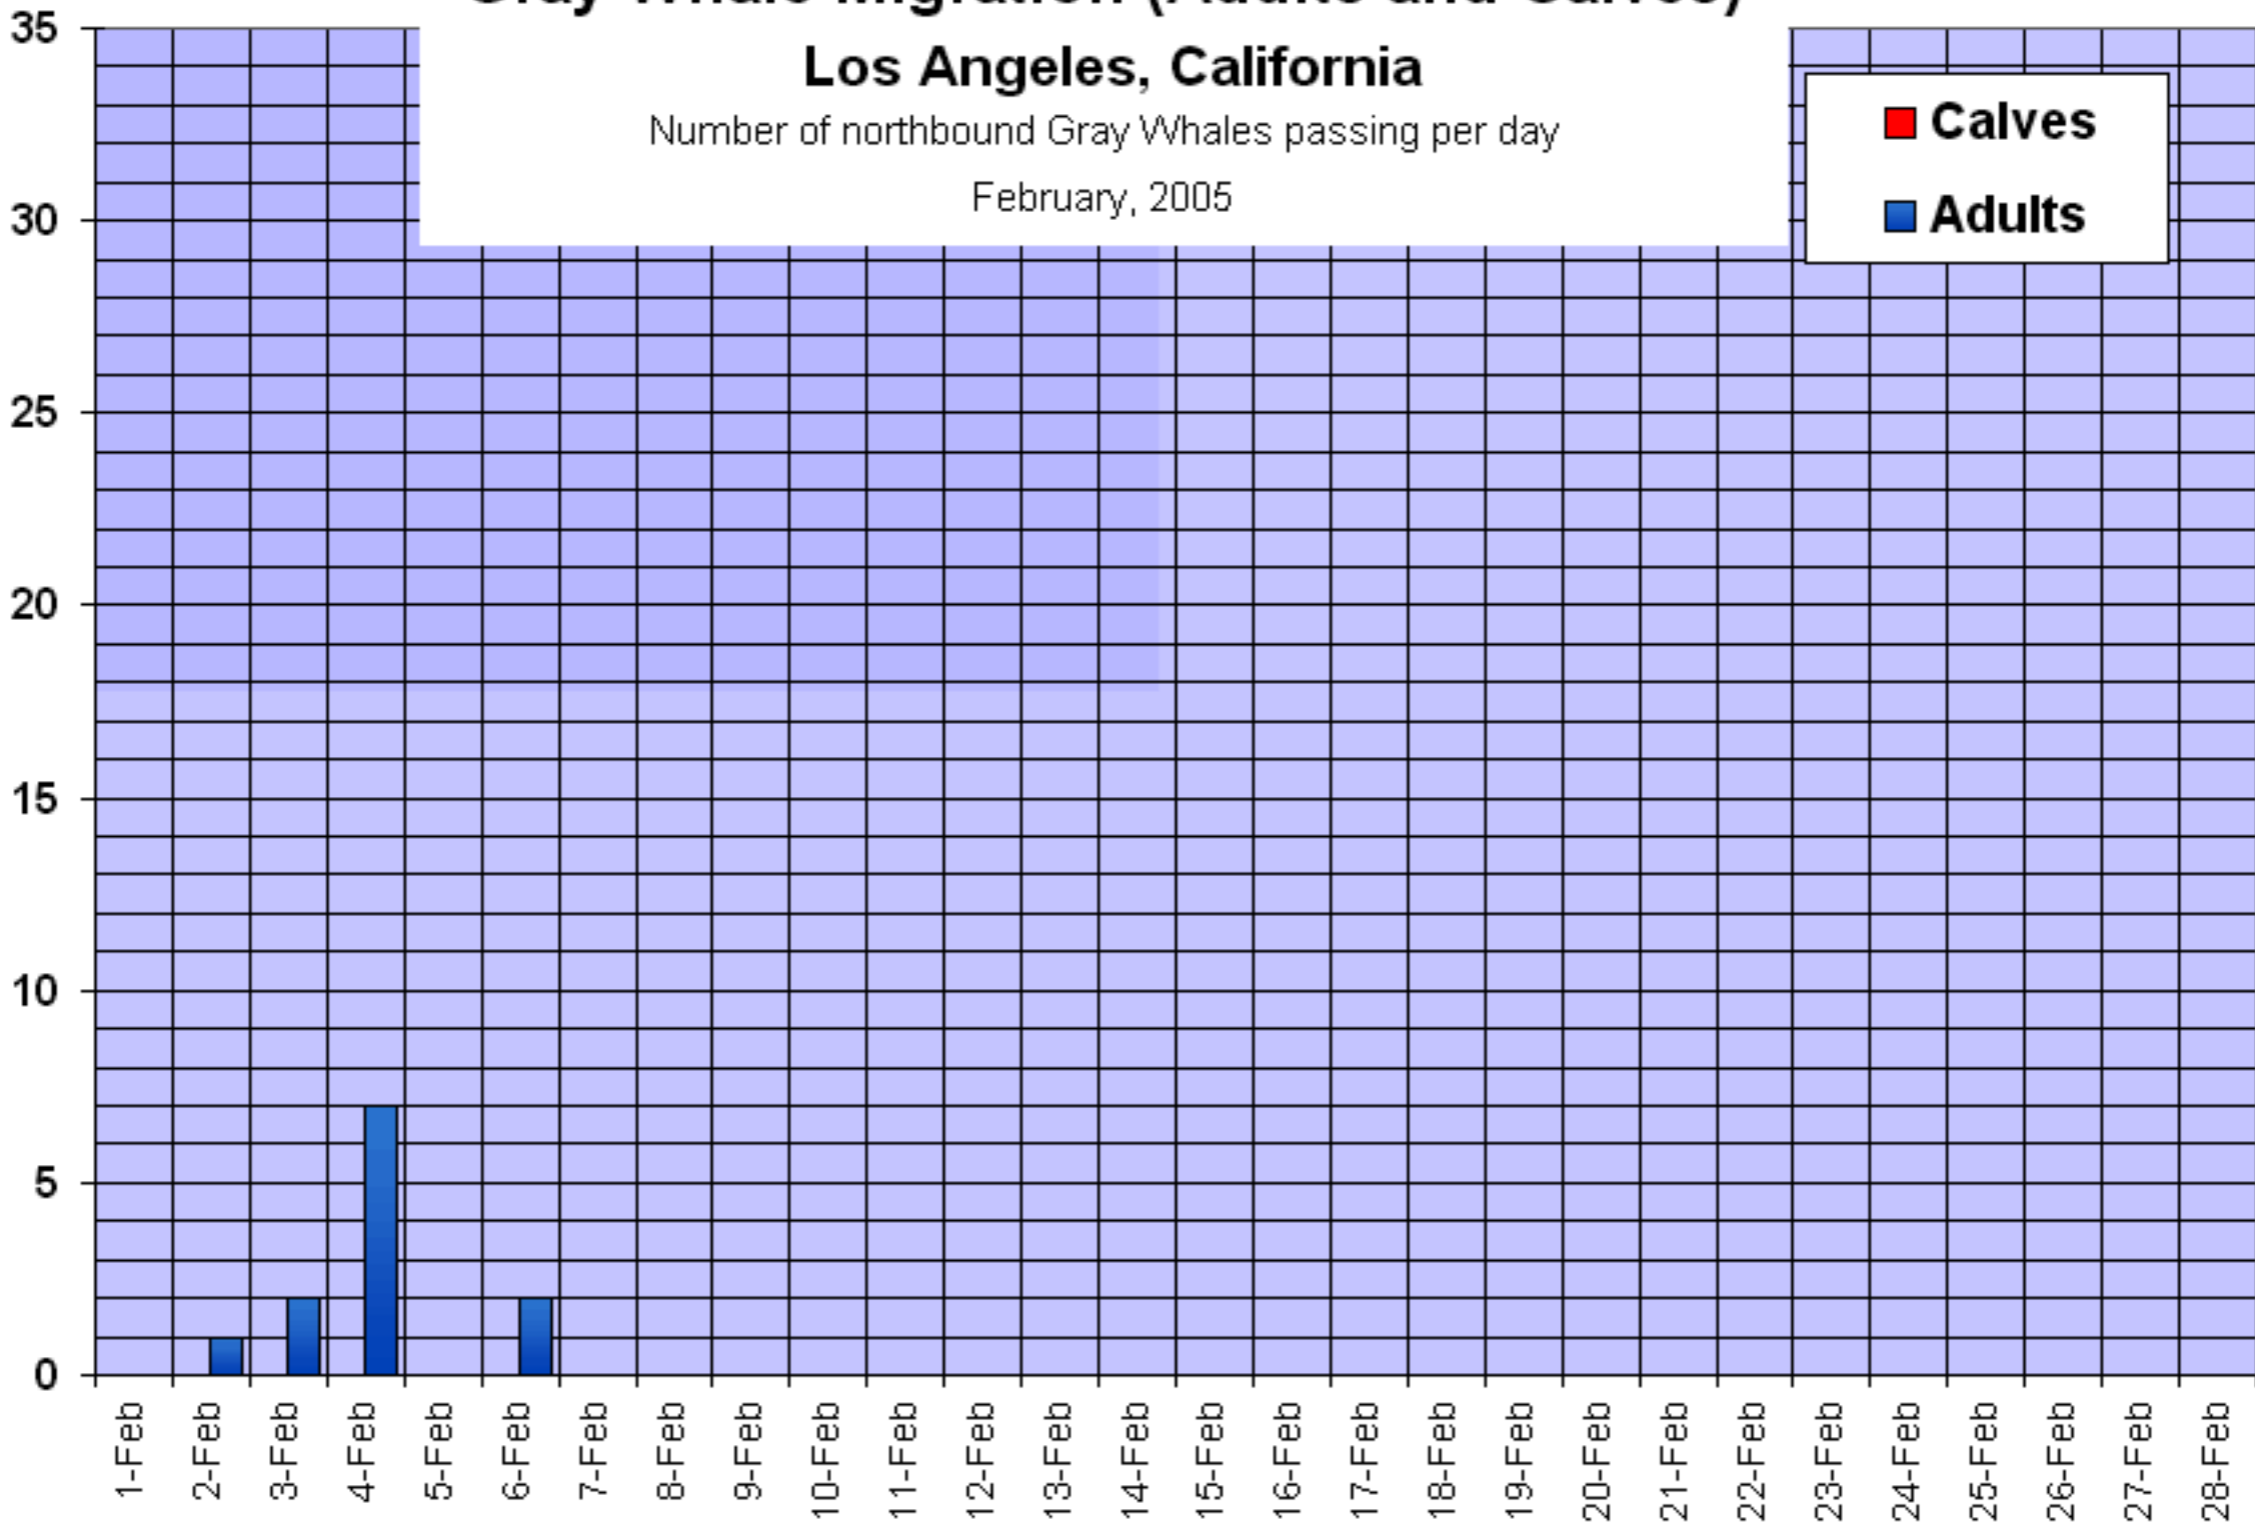

# Gray Whale Migration (Adults and Calves)

## Los Angeles, California

Number of northbound Gray Whales passing per day

February, 2005

■ Calves  
■ Adults

Number of Gray Whales passing per day

Date

Data Courtesy of the American Cetacean Society-LA