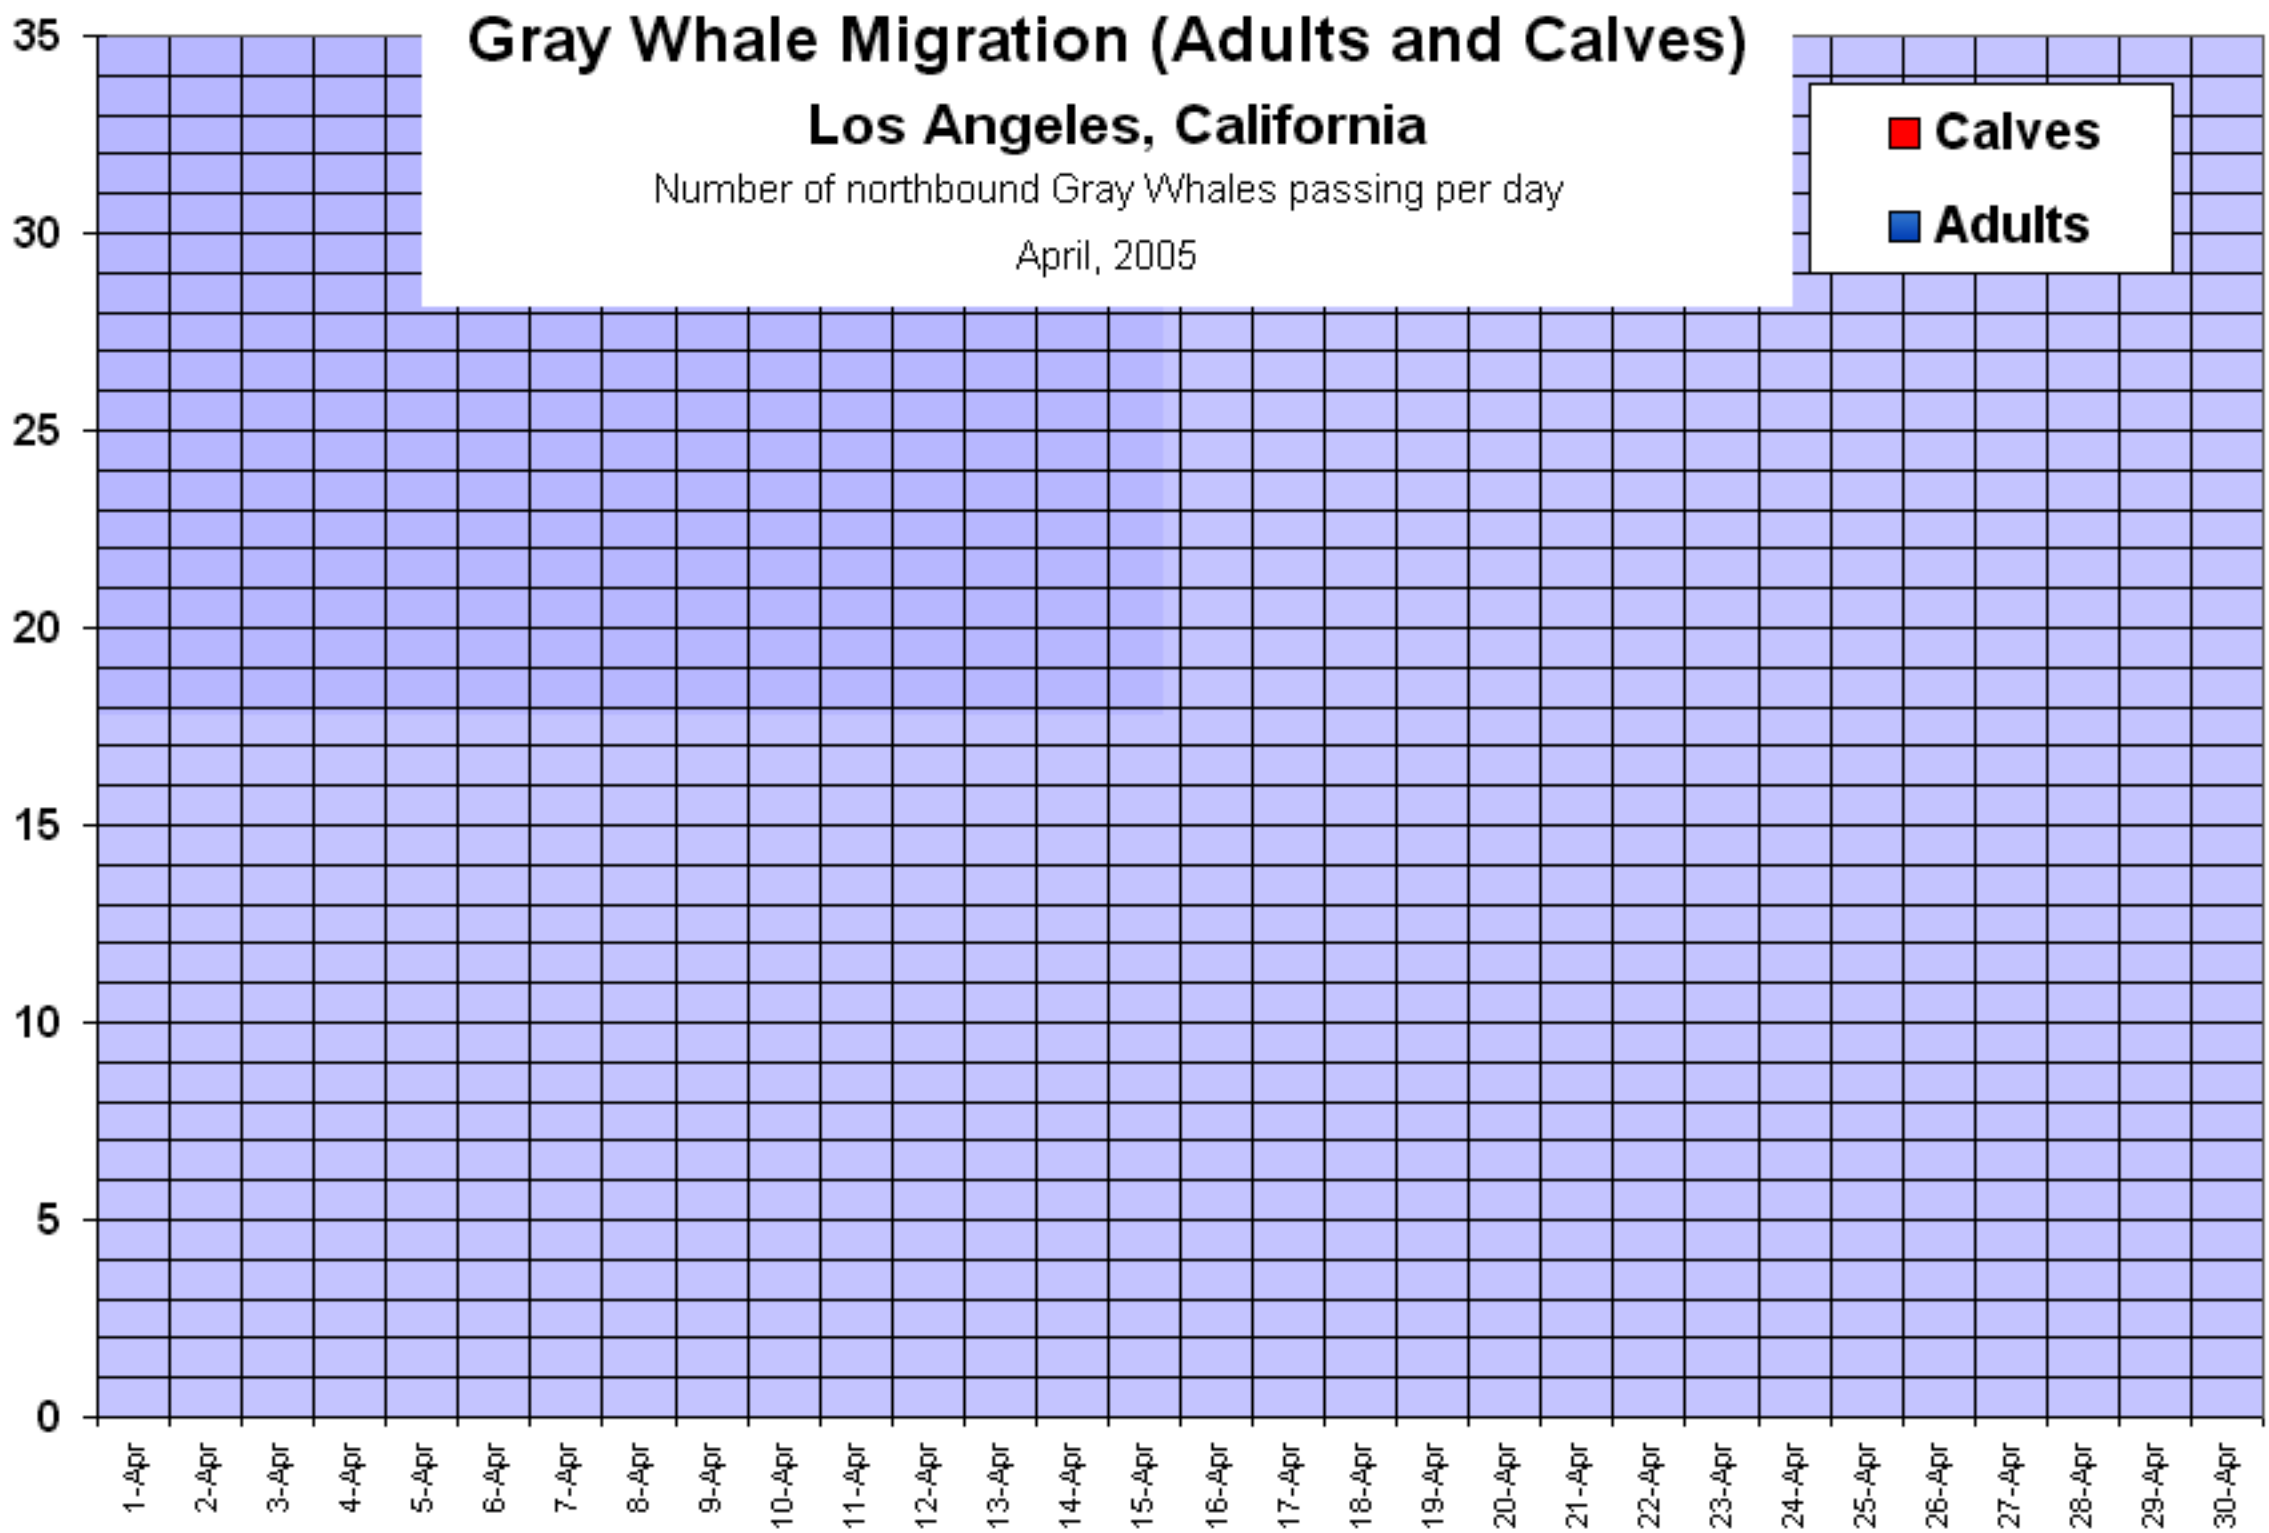

Gray Whale Migration (Adults and Calves)

Los Angeles, California

Number of northbound Gray Whales passing per day

April, 2005

■ Calves
■ Adults

Number of Gray Whales passing per day

Date

Data Courtesy of the American Cetacean Society-LA