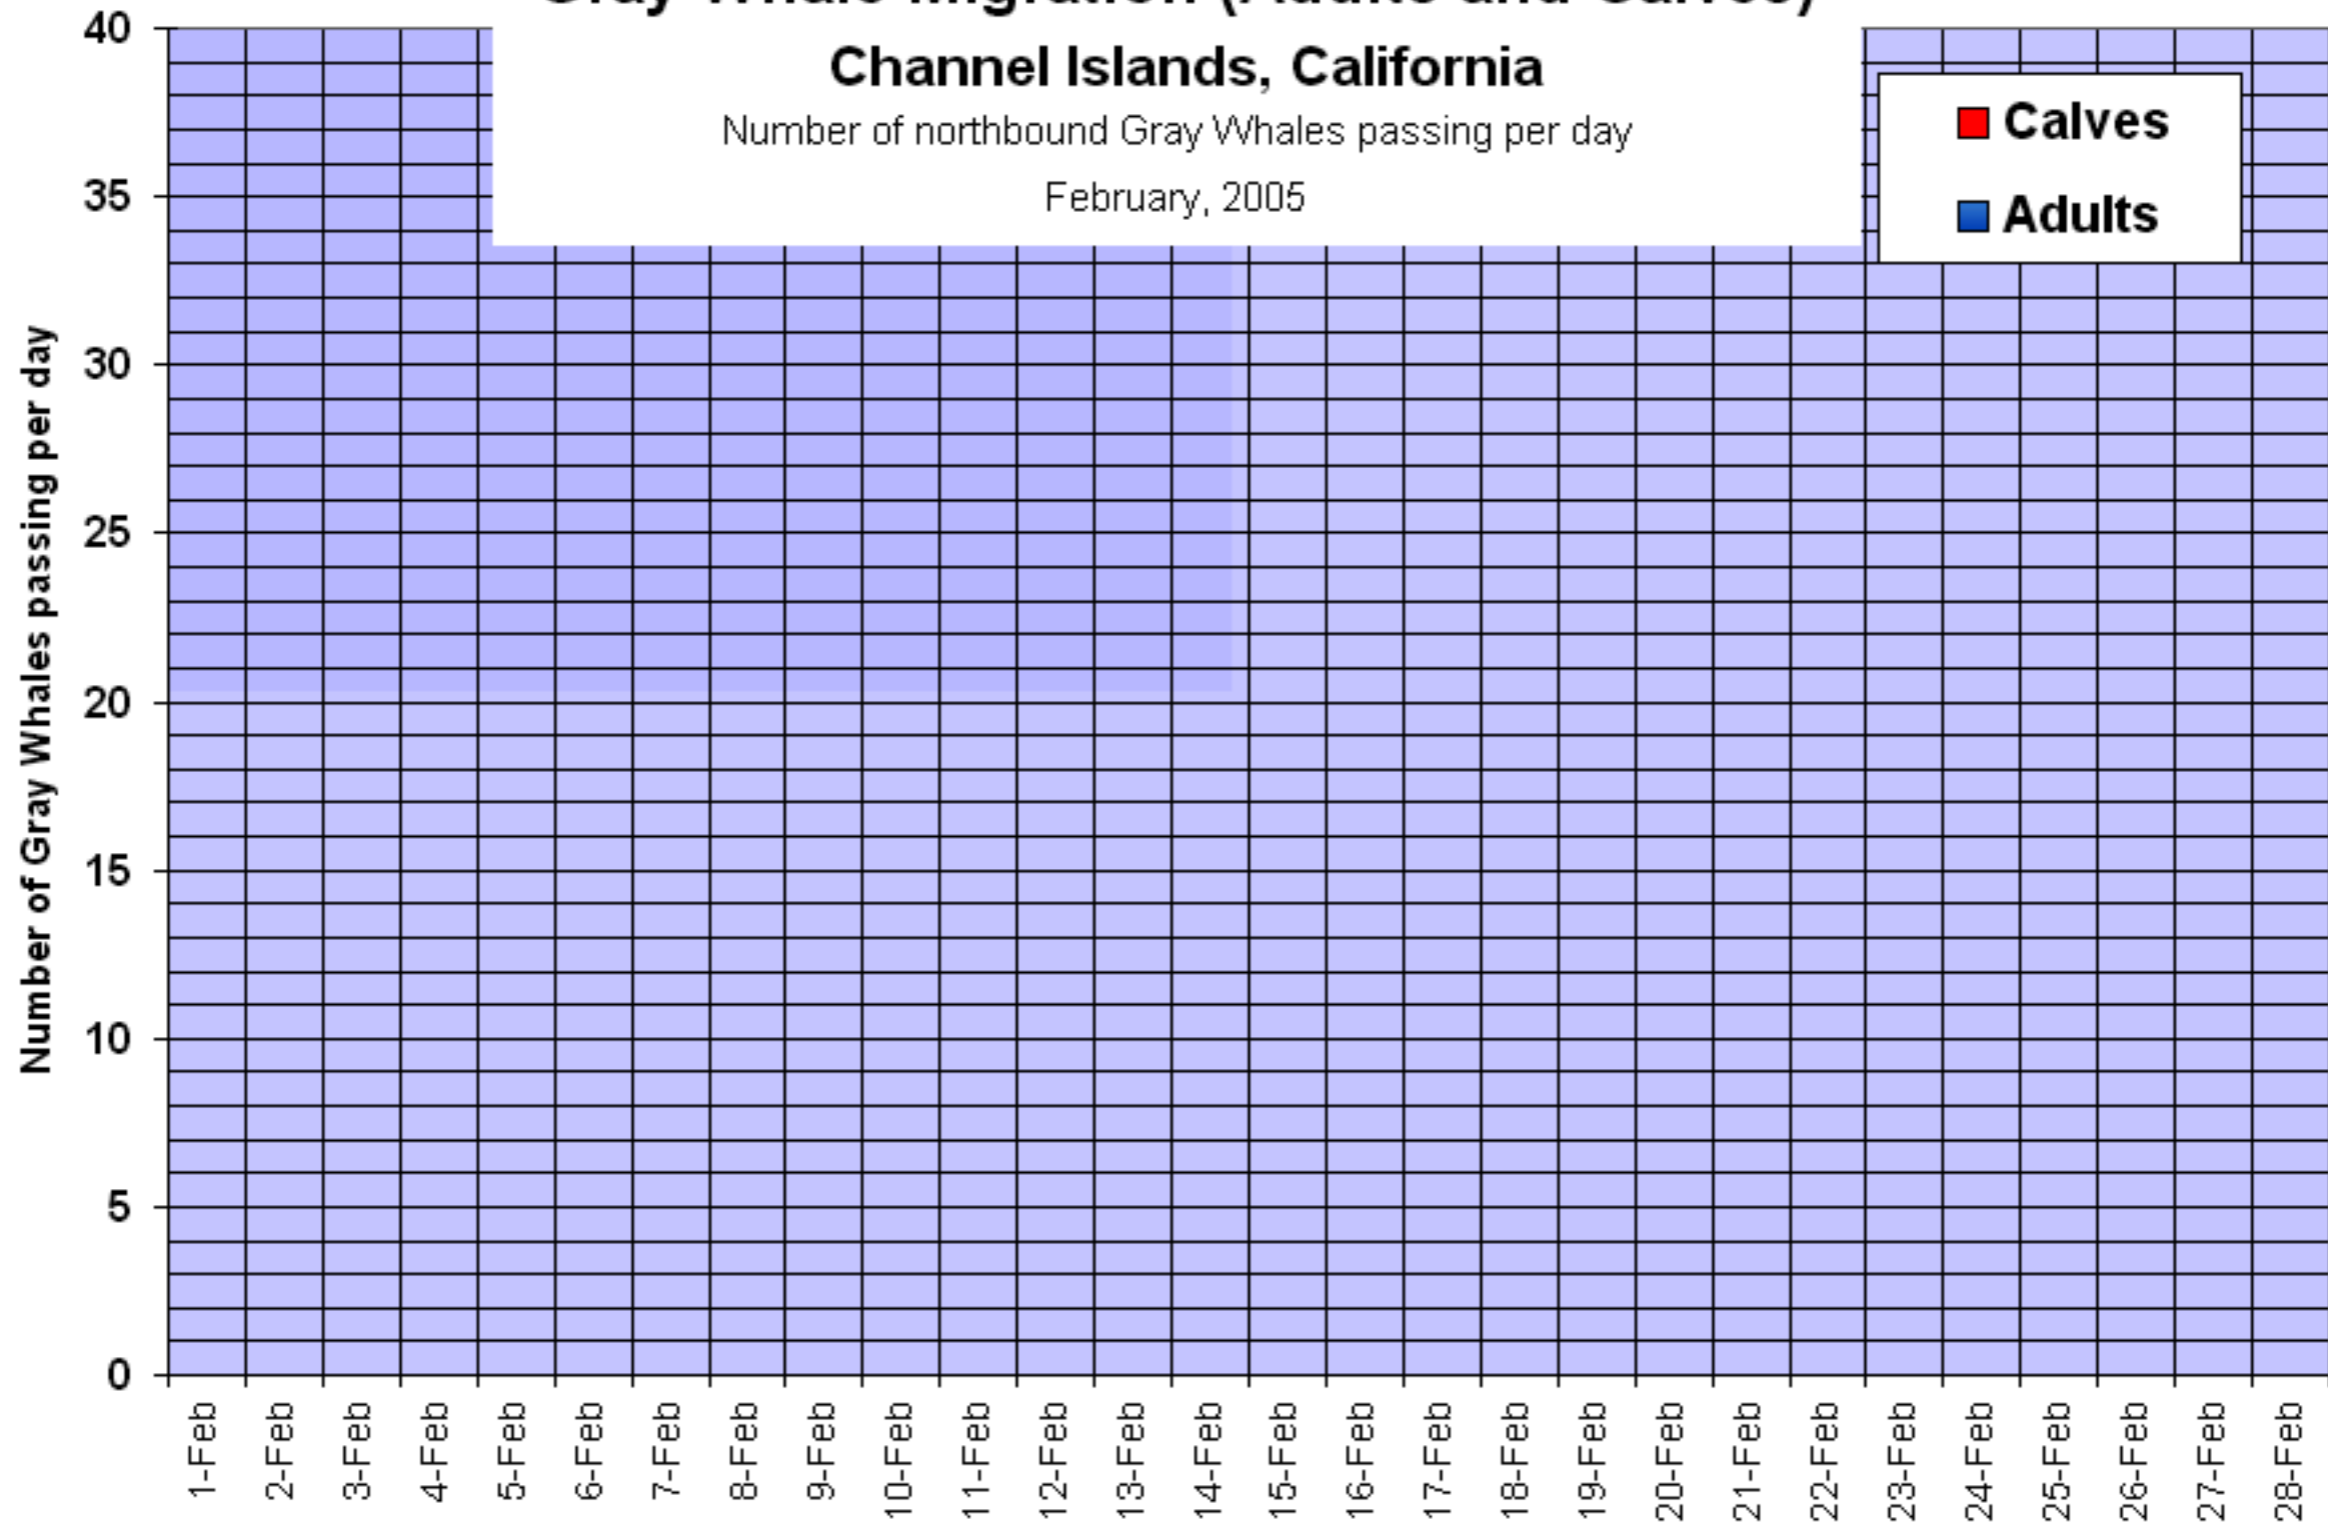

Gray Whale Migration (Adults and Calves)

Channel Islands, California

Number of northbound Gray Whales passing per day

February, 2005

Calves
Adults

Data Courtesy of the American Cetacean Society-CI