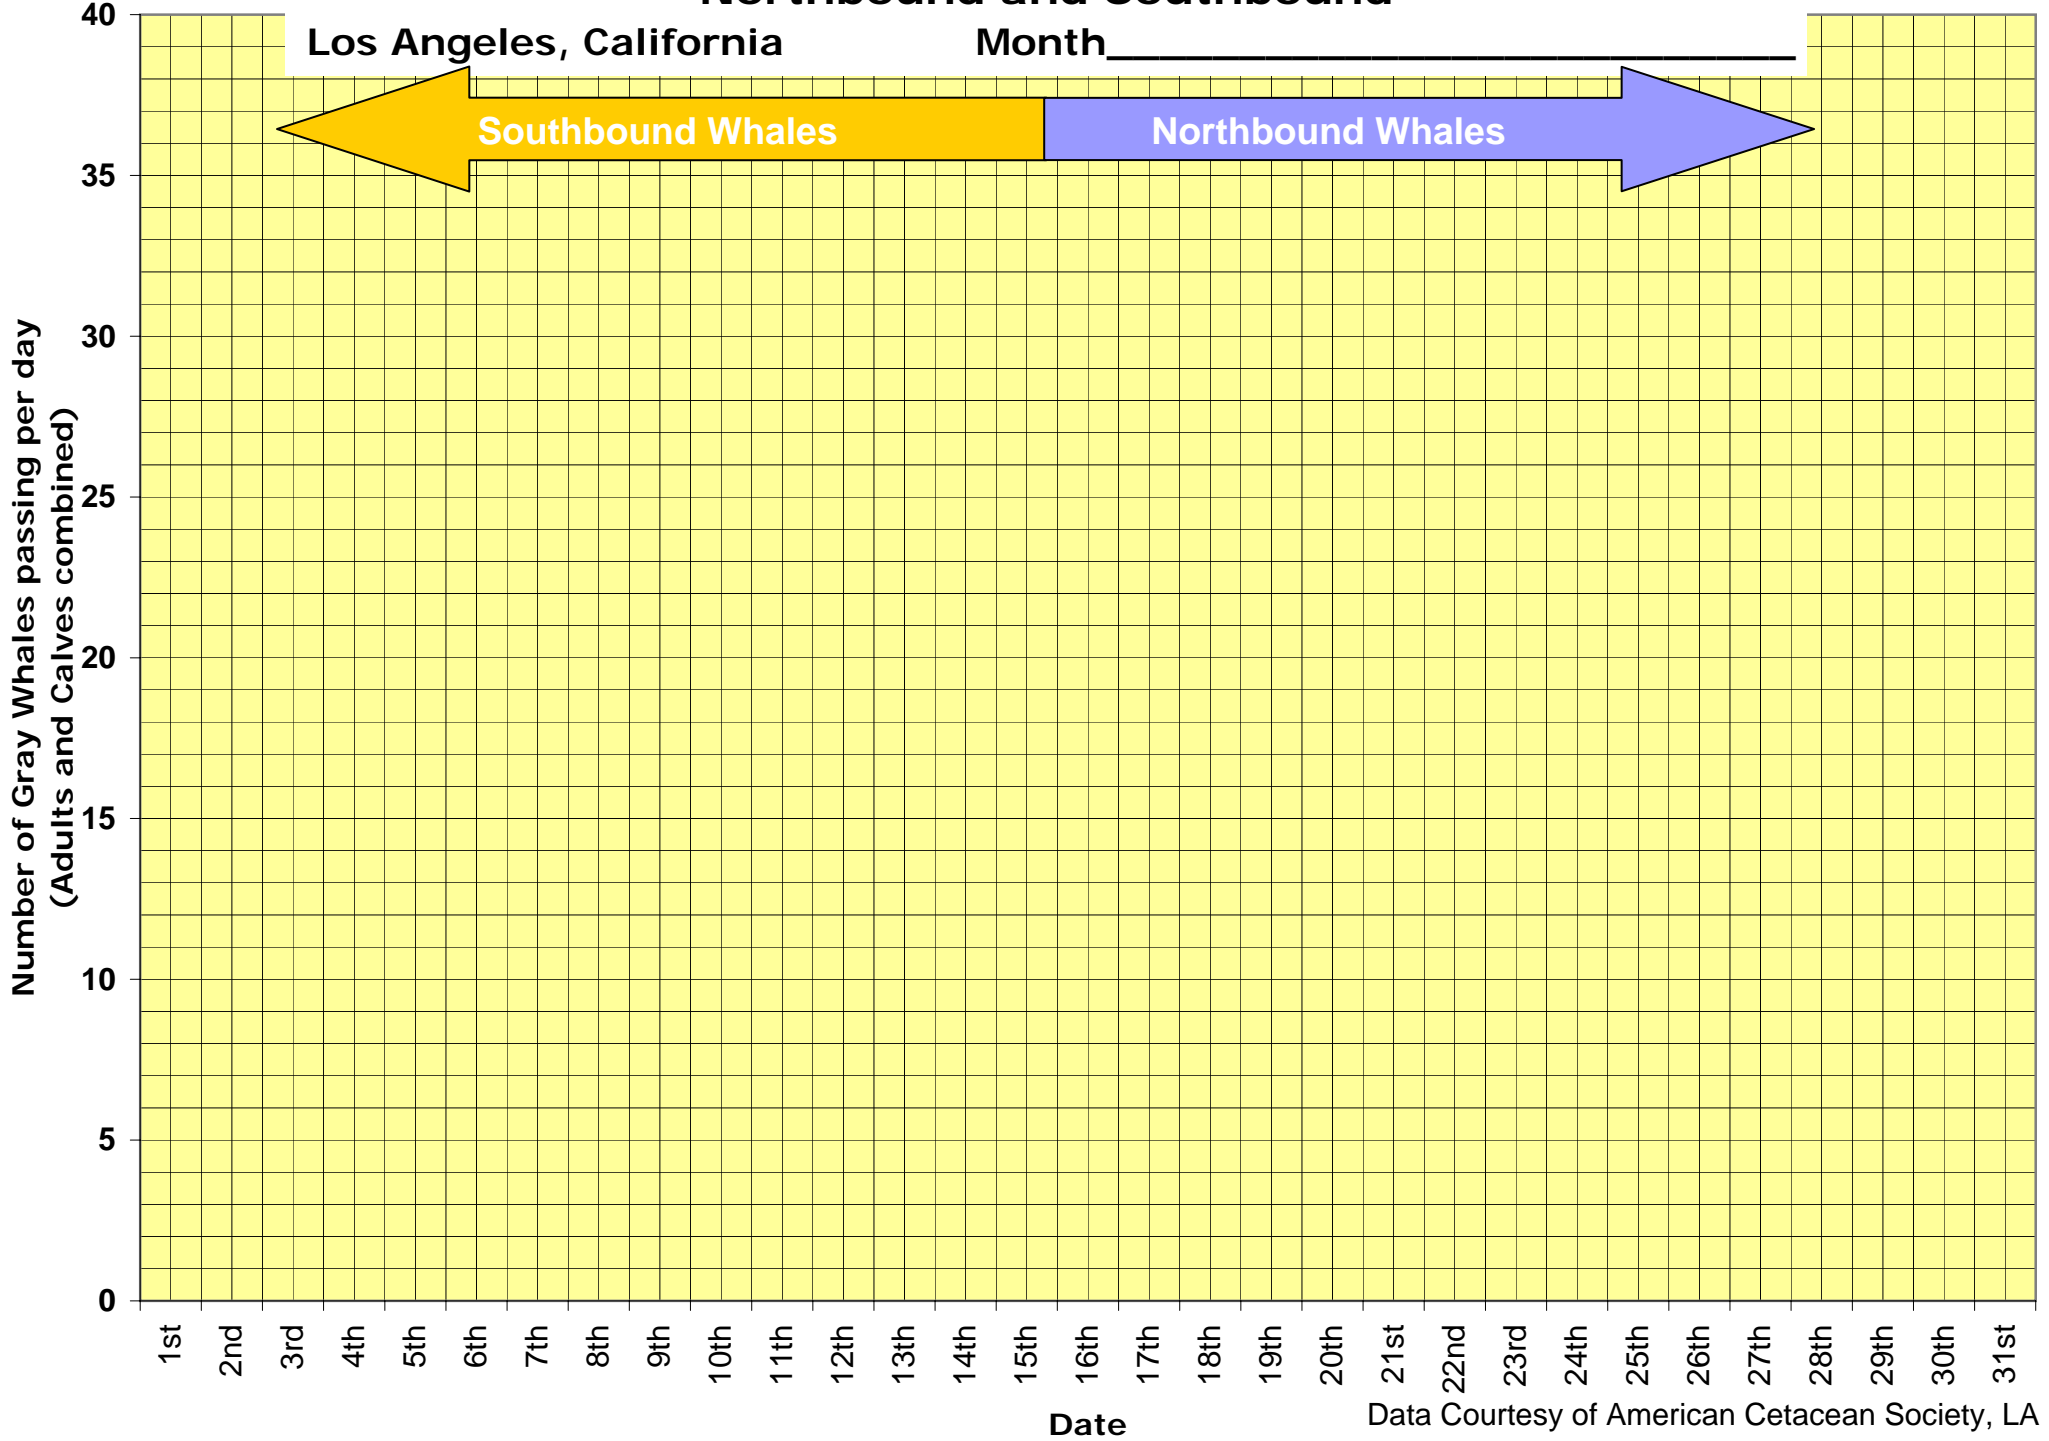

Gray Whale Migration

Northbound and Southbound

Data Courtesy of American Cetacean Society, LA